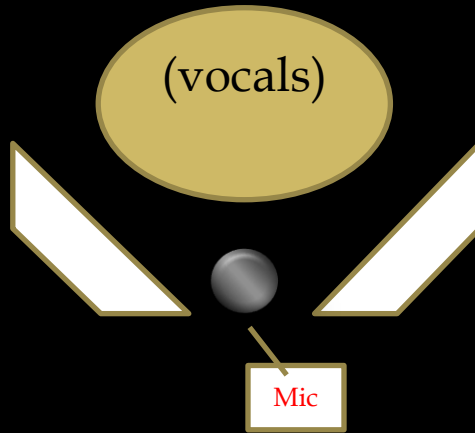

# Stage Requirements

- (vocals)
  - 1 x Wireless mic
  - 2 x floor monitors (one minimum)
  
- (Drums)
  - Drum kit mics
  - 1 x Floor monitor (with all)
  - 2 x channels out ( coming from Roland SPDX for samples)
  
- (Bass)
  - 1 x mic or/and DI
  - 1 x mic for backing vocals
  - 2 x floor monitors (one minimum)
  
- (Guitar)
  - 2 x mics SM57 or equivalent
  - 1 x mic for backing vocals
  - 2 x floor monitors (one minimum)