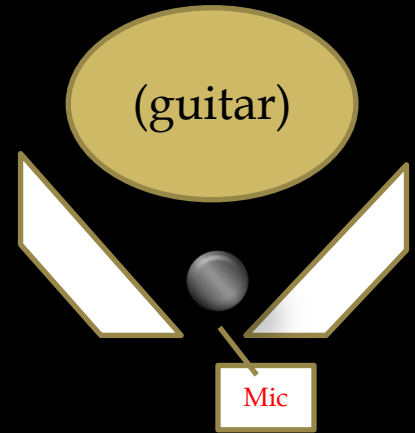

# Stage Requirements

- (vocals)
  - 1 x Wireless mic
  - 2 x floor monitors (one minimum)
  
- (Drums)
  - Drum kit mics
  - 1 x Floor monitor (with all)
  - 2 x channels out ( coming from Roland SPDX for samples)
  
- (Bass)
  - 1 x mic or/and DI
  - 1 x mic for backing vocals
  - 2 x floor monitors (one minimum)
  
- (Guitar)
  - 2 x mics SM57 or equivalent
  - 1 x mic for backing vocals
  - 2 x floor monitors (one minimum)