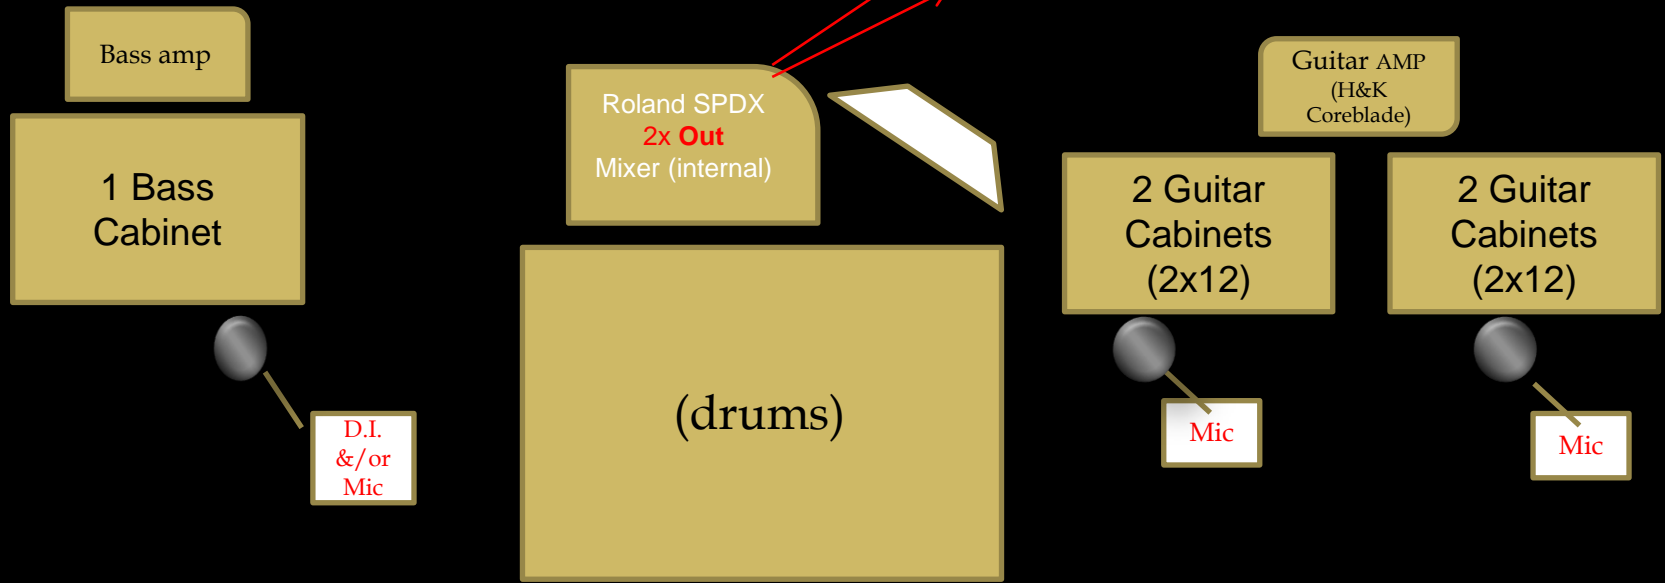

# TECHNICAL RIDER

# Stage Requirements

- (vocals)
  - 1 x Wireless mic
  - 2 x floor monitors (one minimum)
  
- (Drums)
  - Drum kit mics
  - 1 x Floor monitor (with all)
  - 2 x channels out ( coming from Roland SPDX for samples)
  
- (Bass)
  - 1 x mic or/and DI
  - 1 x mic for backing vocals
  - 2 x floor monitors (one minimum)
  
- (Guitar)
  - 2 x mics SM57 or equivalent
  - 1 x mic for backing vocals
  - 2 x floor monitors (one minimum)