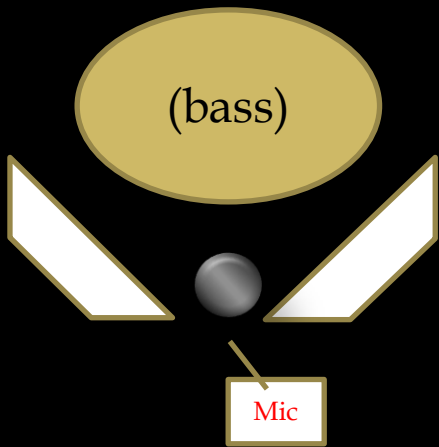

# Stage Requirements

- (vocals)
  - 1 x Wireless mic
  - 2 x floor monitors (one minimum)
  
- (Drums)
  - Drum kit mics
  - 1 x Floor monitor (with all)
  - 2 x channels out ( coming from Roland SPDX for samples)
  
- (Bass)
  - 1 x mic or/and DI
  - 1 x mic for backing vocals
  - 2 x floor monitors (one minimum)
  
- (Guitar)
  - 2 x mics SM57 or equivalent
  - 1 x mic for backing vocals
  - 2 x floor monitors (one minimum)